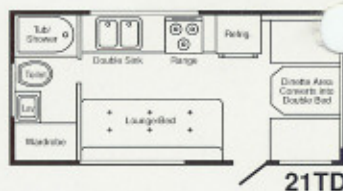

TowLite

500 S. Main St.
Bellville, OH 44813
800-321-6402

6 Year Limited Warranty on Lifting System

TowLite warrants to the original purchaser that it will replace (through its authorized service centers) any part of your TowLite hydraulic lifting system (excluding the battery) which becomes broken or inoperative due to defects in material or workmanship within six years from date of original purchase. In addition, TowLite warrants that it will repair or replace (through its authorized service centers) any part of your TowLite travel trailer found defective due to defects in material or workmanship within 12 months from date of original purchase. (Components such as tires, running gear, power converter, battery, plumbing & electrical fixtures, refrigerator, range, etc. are subject to separate warranties issued by other manufacturers.)