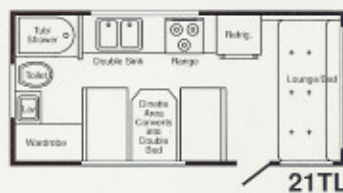

TowLite

500 S. Main St.
Bellville, OH 44813
800-321-6402

6 Year Limited Warranty on Lifting System

TowLite warrants to the original purchaser that it will replace (through its authorized service centers) any part of your TowLite hydraulic lifting system (excluding the battery) which becomes broken or inoperative due to defects in material or workmanship within six years from date of original purchase. In addition, TowLite warrants that it will repair or replace (through its authorized service centers) any part of your TowLite travel trailer found defective due to defects in material or workmanship within 12 months from date of original purchase. (Components such as tires, running gear, power converter, battery, plumbing & electrical fixtures, refrigerator, range, etc. are subject to separate warranties issued by other manufacturers.)