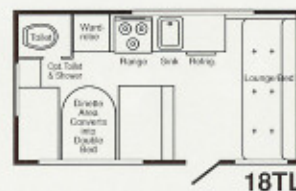

TowLite

500 S. Main St.
Bellville, OH 44813
800-321-6402

6 Year Limited Warranty on Lifting System

TowLite warrants to the original purchaser that it will replace (through its authorized service centers) any part of your TowLite hydraulic lifting system (excluding the battery) which becomes broken or inoperative due to defects in material or workmanship within six years from date of original purchase. In addition, TowLite warrants that it will repair or replace (through its authorized service centers) any part of your TowLite travel trailer found defective due to defects in material or workmanship within 12 months from date of original purchase. (Components such as tires, running gear, power converter, battery, plumbing & electrical fixtures, refrigerator, range, etc. are subject to separate warranties issued by other manufacturers.)