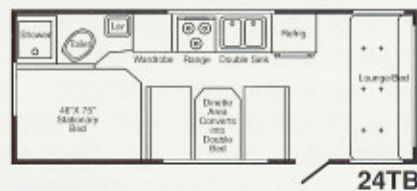

TowLite

500 S. Main St.
Bellville, OH 44813
800-321-6402

6 Year Limited Warranty on Lifting System

TowLite warrants to the original purchaser that it will replace (through its authorized service centers) any part of your TowLite hydraulic lifting system (excluding the battery) which becomes broken or inoperative due to defects in material or workmanship within six years from date of original purchase. In addition, TowLite warrants that it will repair or replace (through its authorized service centers) any part of your TowLite travel trailer found defective due to defects in material or workmanship within 12 months from date of original purchase. (Components such as tires, running gear, power converter, battery, plumbing & electrical fixtures, refrigerator, range, etc. are subject to separate warranties issued by other manufacturers.)