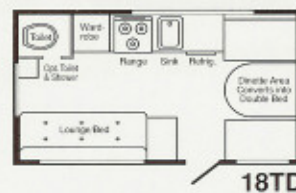

TowLite

500 S. Main St.
Bellville, OH 44813
800-321-6402

6 Year Limited Warranty on Lifting System

TowLite warrants to the original purchaser that it will replace (through its authorized service centers) any part of your TowLite hydraulic lifting system (excluding the battery) which becomes broken or inoperative due to defects in material or workmanship within six years from date of original purchase. In addition, TowLite warrants that it will repair or replace (through its authorized service centers) any part of your TowLite travel trailer found defective due to defects in material or workmanship within 12 months from date of original purchase. (Components such as tires, running gear, power converter, battery, plumbing & electrical fixtures, refrigerator, range, etc. are subject to separate warranties issued by other manufacturers.)