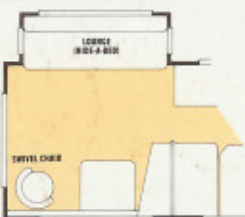

6'6" interior room height over fifth wheel area in raised position. Lowers to a low travel height of just 55" over fifth wheel plate.

32 FL

32FB

Test tow the all new Telescoping Fifth Wheel at your dealer today!

OPT'L SLIDE OUT (FB ONLY)

Hi-Lo Trailer Co.  
145 Elm St. - Butler, OH 44822  
Ph. 419-883-3000

**HI-LO**™

Note: All Standard and Optional Features are available at time of printing. HI-LO, however, reserves the right to improve and/or modify the product which may change the specifications, models and feature availability. Check with your HI-LO dealer for updated information.