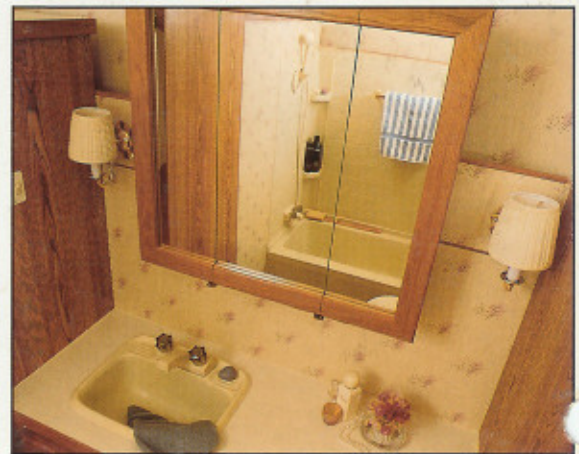

Specifications