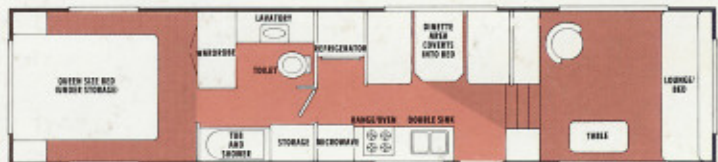

6'6" interior room height over fifth wheel area in raised position. Lowers to a low travel height of just 55" over fifth wheel plate.

32 FL

32FB

Test tow the all new Telescoping Fifth Wheel at your dealer today!