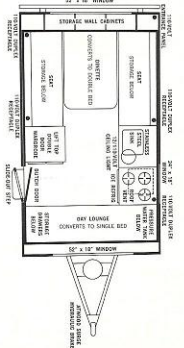

THE NEW Hi-Lo VOYAGER