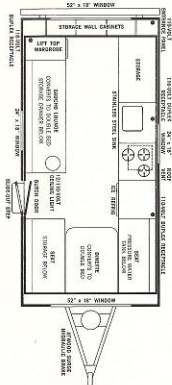

- ☐ 3 Burner Range
- ☐ Double Bed & Goucho
- ☐ Stainless Steel Sink
- ☐ Plenty Of Cupboard & Drawer Space
- ☐ Giant Wardrobe
- ☐ 75 # Ice Refrigerator
- ☐ Pressure Water System
- ☐ Hydraulic Brakes