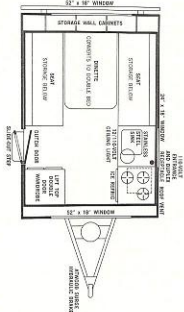

THE NEW Hi-Lo WANDERER