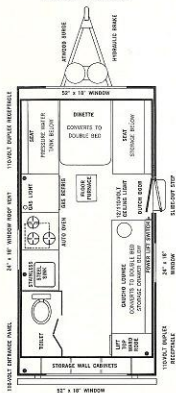

- ☐ Double Bed & Goucho
- ☐ 3 Burner Range & Oven
- ☐ Stainless Steel Sink
- ☐ Plumbed Toilet
- ☐ Plenty Of Cupboard-Drawers & Wardrobe
- ☐ Gas - Electric Refrigerator
- ☐ Gas Light
- ☐ Floor Furnace
- ☐ Pressure Water System
- ☐ Automatic Lift